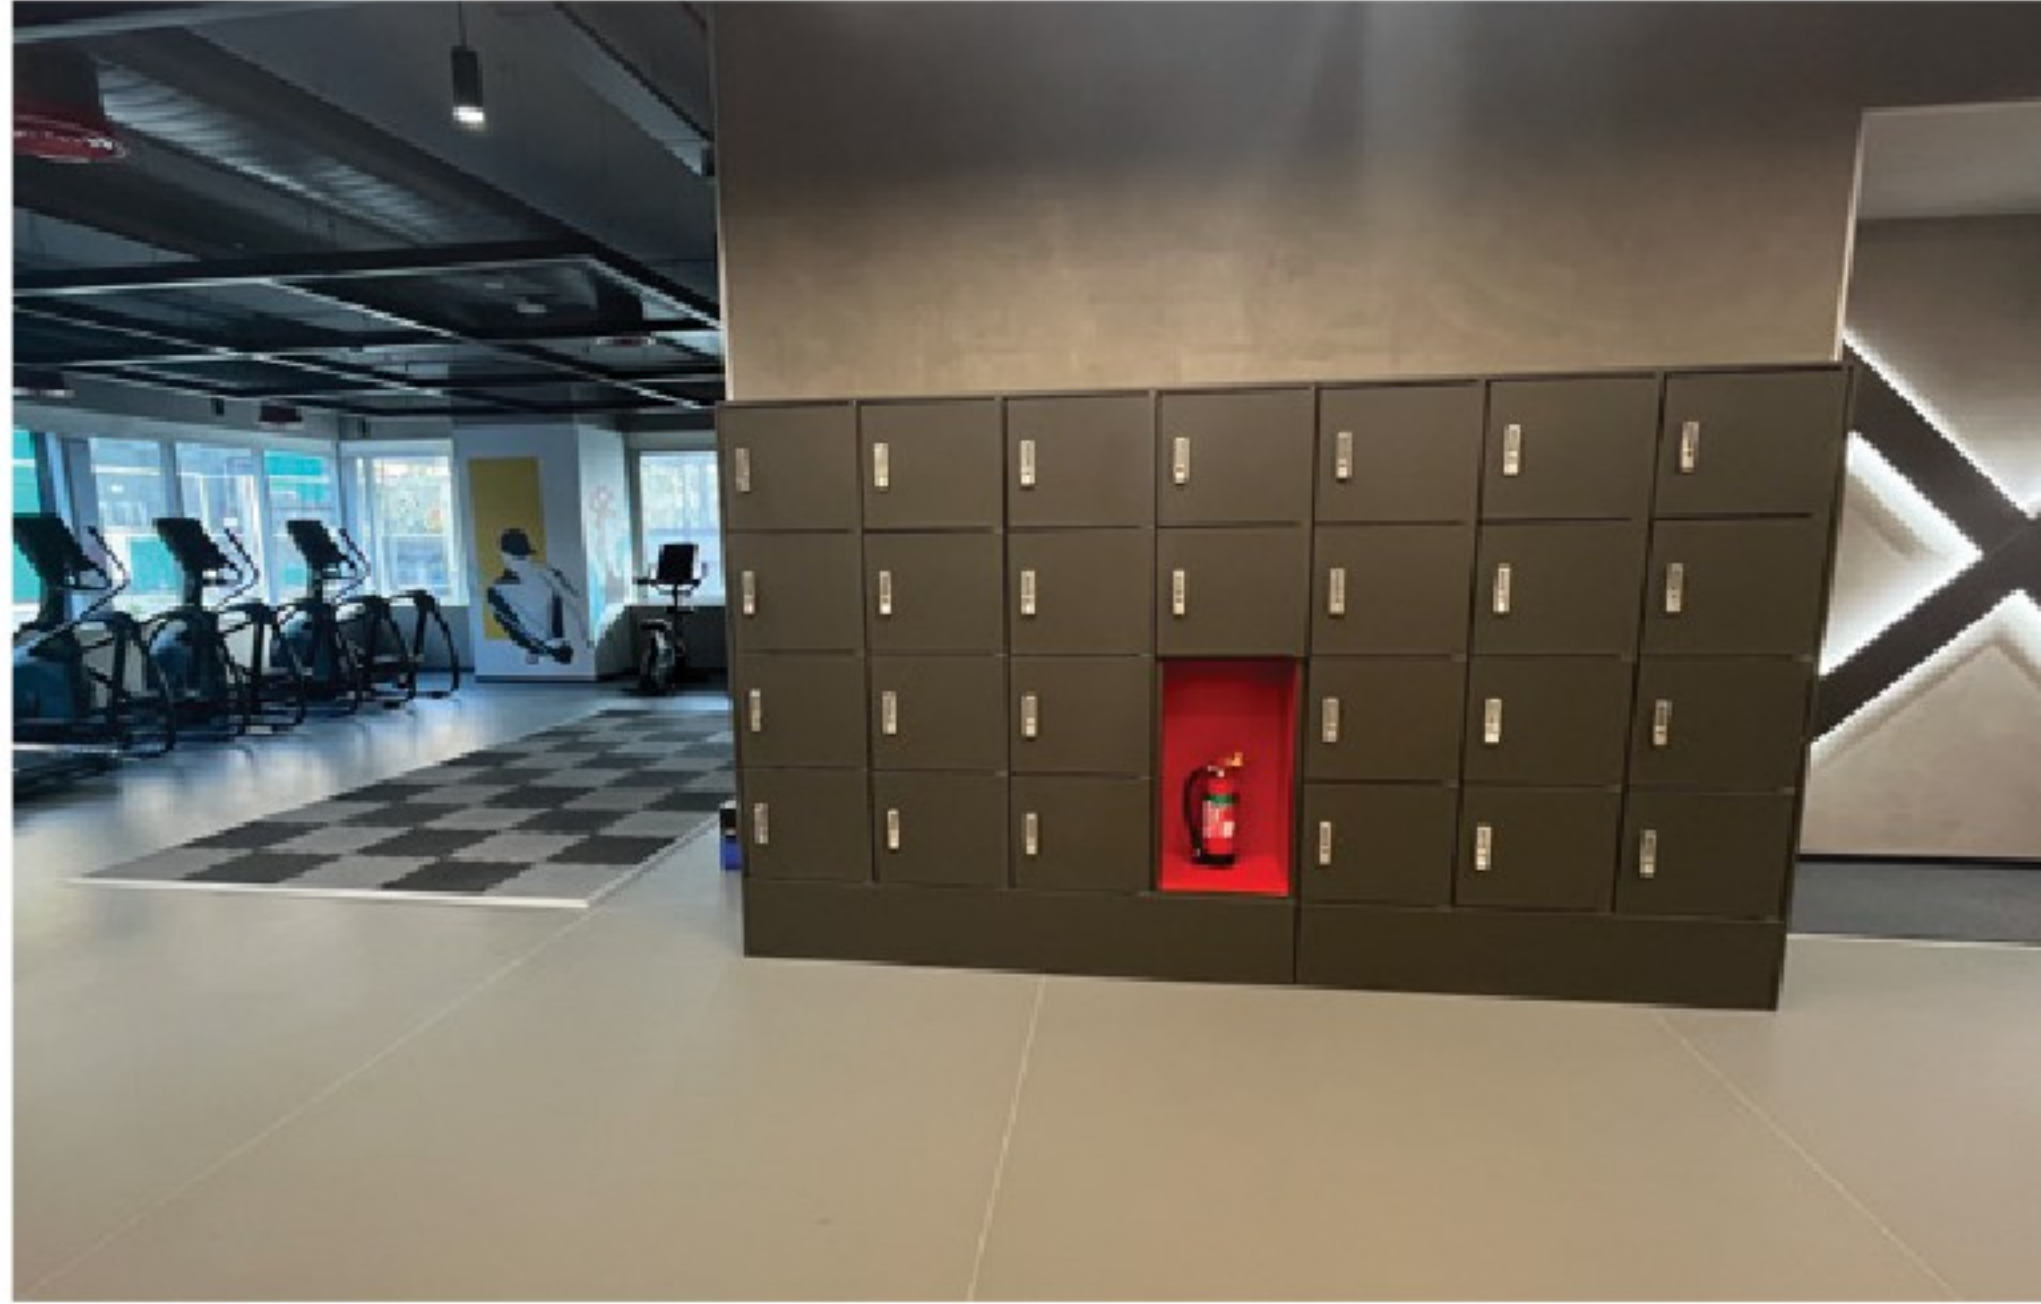

PROJECT SHOWCASE