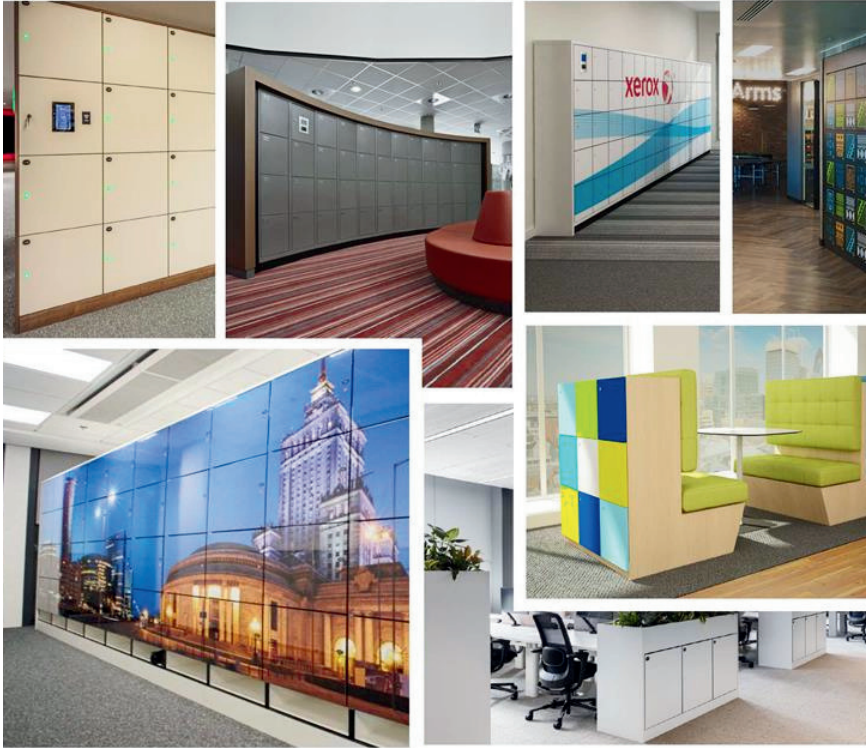

ENABLING YOUR DESIGN FREEDOM

Your Design