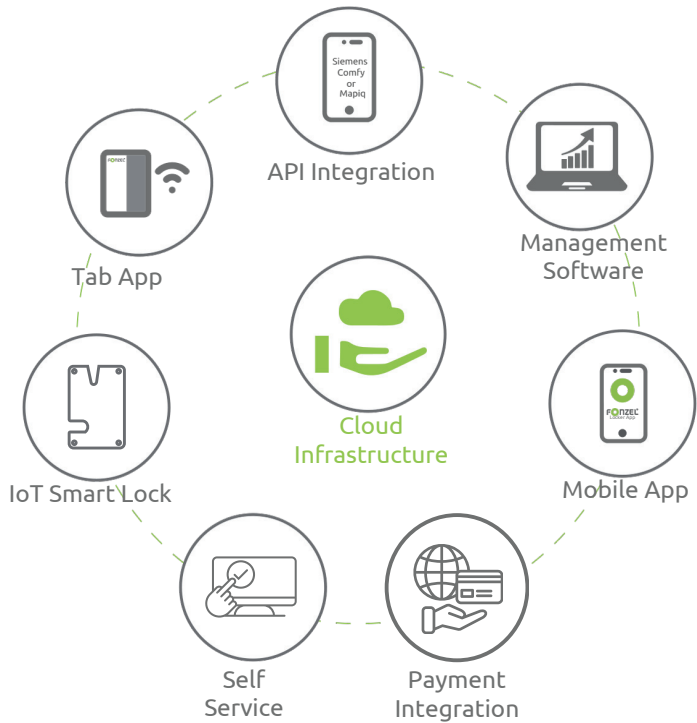

The logo for Durolt, featuring the word "DUROLT" in white capital letters on a dark blue rectangular background. The letter "O" is stylized with a blue and orange arc above it.

DUROLT

The logo for Fonzel, featuring the word "FONZEL" in white capital letters with a green circle above the "O". Below it, the text "Smart Locker Experts" is written in a smaller, white font.

FONZEL
Smart Locker Experts

A photograph of a large, ornate white temple with a central archway. In the foreground, a man is using a smart locker. The scene is bathed in warm, golden light, suggesting sunrise or sunset. Several other people are visible near the temple entrance.

SMART LOCKERS FOR TEMPLES

**Revolutionizing the Devotee Experience and
Enhancing Smart Temple Management**

OUR SMART LOCKER TECHNOLOGY

WAYS TO ACCESS

PIN

Biometric
(Face/Thumb)

QR Code

Mobile
App